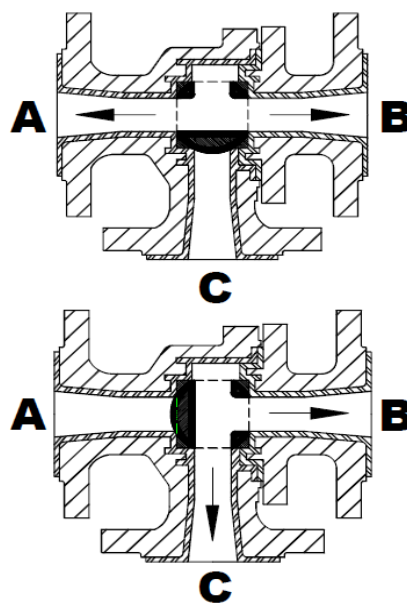

AMP3L and AMP3T 3 Way Lined Valve Configurations

the corrosion expert

AMP3L BALL VALVE

VERSION 1 90°

VERSION 1.1 180°

AMP3T BALL VALVE

VERSION 2
90° OPERATION

VERSION 3
90° OPERATION

VERSION 4
90° OPERATION

CRP Limited
Todmorden Road,
Littleborough
OL15 9EG
United Kingdom
tel: +44 (0)1706 756400
fax: +44 (0)1706 379567
e-mail: enquiry@crp.co.uk

www.crp.co.uk
www.ptfebellows.com

AMP3L and AMP3T 3 Way Lined Valve Configurations

the corrosion expert

AMP3T BALL VALVE CONTINUED

VERSION 5 90° OPERATION

VERSION 6 180° OPERATION

VERSION 7 180° OPERATION

VERSION 8 180° OPERATION

CRP Limited
Todmorden Road,
Littleborough
OL15 9EG
United Kingdom
tel: +44 (0)1706 756400
fax: +44 (0)1706 379567
e-mail: enquiry@crp.co.uk