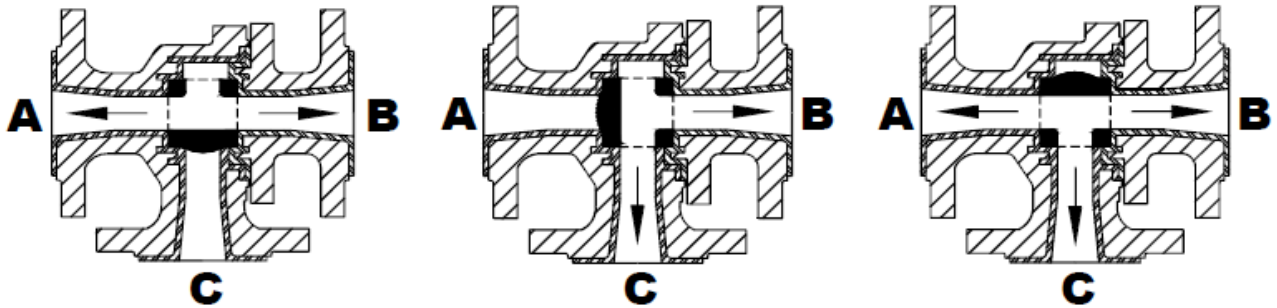

AMP3L and AMP3T 3 Way Lined Valve Configurations

the corrosion expert

AMP3L BALL VALVE

VERSION 1 90°

VERSION 1.1 180°

AMP3T BALL VALVE

VERSION 2
90° OPERATION

VERSION 3
90° OPERATION

VERSION 4
90° OPERATION

CRP Limited
Todmorden Road,
Littleborough
OL15 9EG
United Kingdom
tel: +44 (0)1706 756400
fax: +44 (0)1706 379567
e-mail: enquiry@crp.co.uk

www.crp.co.uk
www.ptfebellows.com

AMP3L and AMP3T 3 Way Lined Valve Configurations

the corrosion expert

AMP3T BALL VALVE CONTINUED

VERSION 5 90° OPERATION

VERSION 6 180° OPERATION

VERSION 7 180° OPERATION

VERSION 8 180° OPERATION

CRP Limited
Todmorden Road,
Littleborough
OL15 9EG
United Kingdom
tel: +44 (0)1706 756400
fax: +44 (0)1706 379567
e-mail: enquiry@crp.co.uk