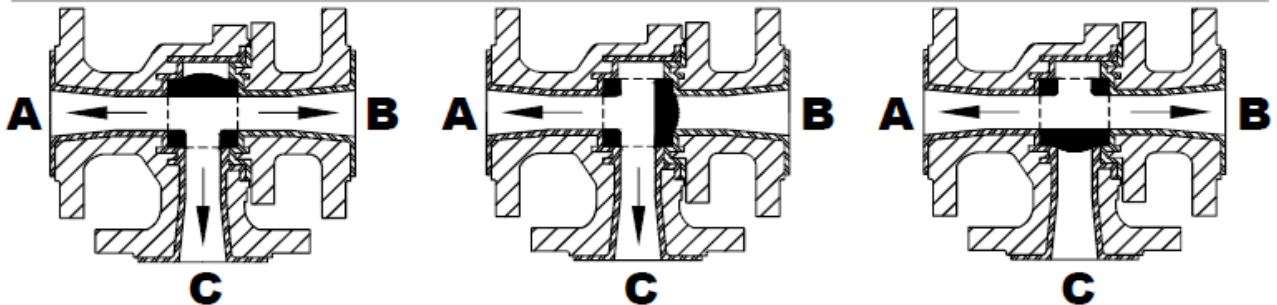

the corrosion expert

AMP3T BALL VALVE CONTINUED

VERSION 5 90° OPERATION

VERSION 6 180° OPERATION

VERSION 7 180° OPERATION

VERSION 8 180° OPERATION

CRP Limited
Todmorden Road,
Littleborough
OL15 9EG
United Kingdom
tel: +44 (0)1706 756400
fax: +44 (0)1706 379567
e-mail: enquiry@crp.co.uk