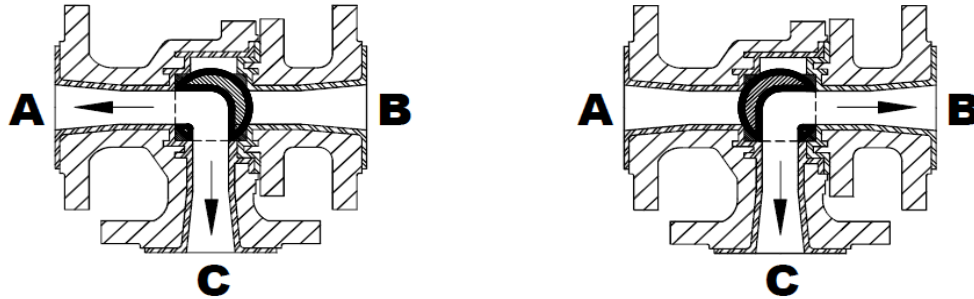

AMP3L and AMP3T 3 Way Lined Valve Configurations

the corrosion expert

AMP3L BALL VALVE

VERSION 1 90°

VERSION 1.1 180°

AMP3T BALL VALVE

VERSION 2
90° OPERATION

VERSION 3
90° OPERATION

VERSION 4
90° OPERATION

CRP Limited
Todmorden Road,
Littleborough
OL15 9EG
United Kingdom
tel: +44 (0)1706 756400
fax: +44 (0)1706 379567
e-mail: enquiry@crp.co.uk

www.crp.co.uk
www.ptfebellows.com

AMP3L and AMP3T 3 Way Lined Valve Configurations

the corrosion expert

AMP3T BALL VALVE CONTINUED

VERSION 5 90° OPERATION

VERSION 6 180° OPERATION

VERSION 7 180° OPERATION

VERSION 8 180° OPERATION

CRP Limited
Todmorden Road,
Littleborough
OL15 9EG
United Kingdom
tel: +44 (0)1706 756400
fax: +44 (0)1706 379567
e-mail: enquiry@crp.co.uk