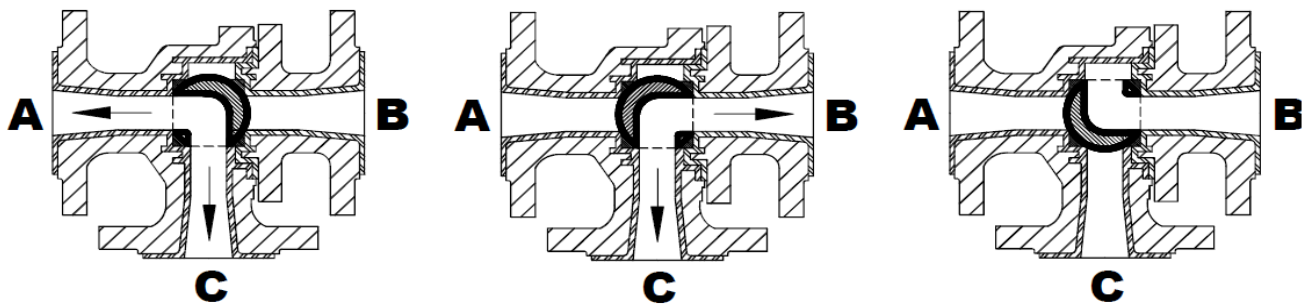

AMP3L and AMP3T 3 Way Lined Valve Configurations

the corrosion expert

AMP3L BALL VALVE

VERSION 1 90°

VERSION 1.1 180°

AMP3T BALL VALVE

VERSION 2
90° OPERATION

VERSION 3
90° OPERATION

VERSION 4
90° OPERATION

CRP Limited
Todmorden Road,
Littleborough
OL15 9EG
United Kingdom
tel: +44 (0)1706 756400
fax: +44 (0)1706 379567
e-mail: enquiry@crp.co.uk

www.crp.co.uk
www.ptfebellows.com

AMP3L and AMP3T 3 Way Lined Valve Configurations

the corrosion expert

AMP3T BALL VALVE CONTINUED

VERSION 5 90° OPERATION

VERSION 6 180° OPERATION

VERSION 7 180° OPERATION

VERSION 8 180° OPERATION

CRP Limited
Todmorden Road,
Littleborough
OL15 9EG
United Kingdom
tel: +44 (0)1706 756400
fax: +44 (0)1706 379567
e-mail: enquiry@crp.co.uk