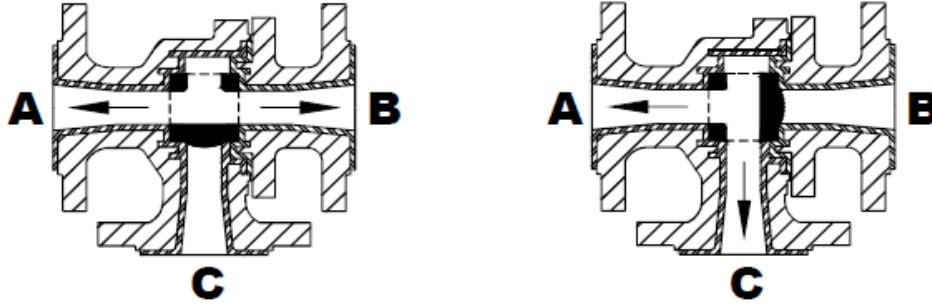

VERSION 4
90° OPERATION

CRP Limited
Todmorden Road,
Littleborough
OL15 9EG
United Kingdom
tel: +44 (0)1706 756400
fax: +44 (0)1706 379567
e-mail: enquiry@crp.co.uk

www.crp.co.uk
www.ptfebellows.com

AMP3L and AMP3T 3 Way Lined Valve Configurations

the corrosion expert

AMP3T BALL VALVE CONTINUED

VERSION 5 90° OPERATION

VERSION 6 180° OPERATION

VERSION 7 180° OPERATION

VERSION 8 180° OPERATION

CRP Limited
Todmorden Road,
Littleborough
OL15 9EG
United Kingdom
tel: +44 (0)1706 756400
fax: +44 (0)1706 379567
e-mail: enquiry@crp.co.uk