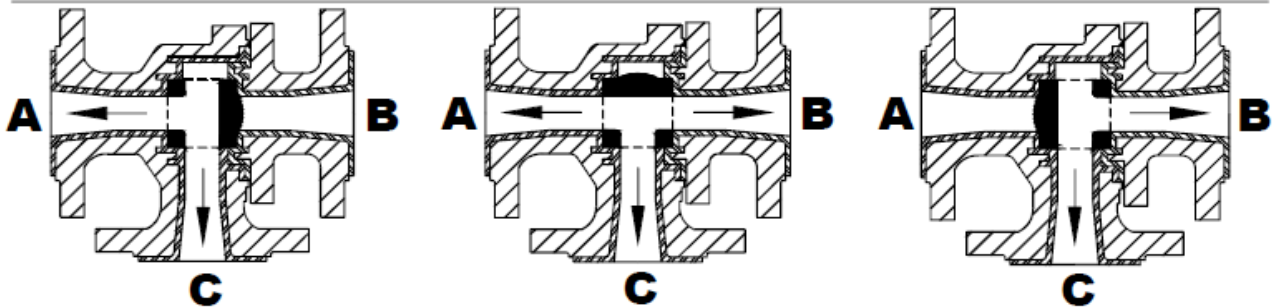

the corrosion expert

AMP3T BALL VALVE CONTINUED

VERSION 5 90° OPERATION

VERSION 6 180° OPERATION

VERSION 7 180° OPERATION

VERSION 8 180° OPERATION

CRP Limited
Todmorden Road,
Littleborough
OL15 9EG
United Kingdom
tel: +44 (0)1706 756400
fax: +44 (0)1706 379567
e-mail: enquiry@crp.co.uk