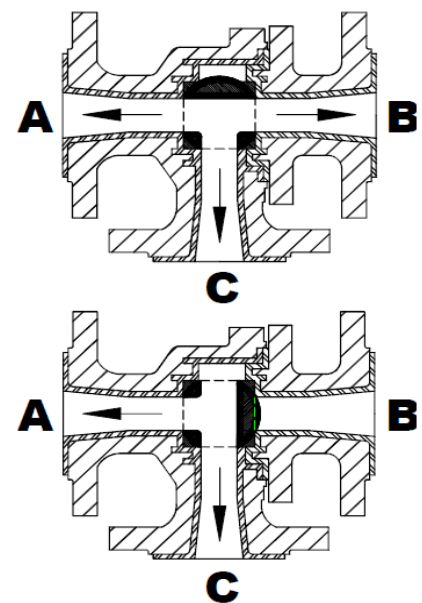

AMP3L and AMP3T 3 Way Lined Valve Configurations

the corrosion expert

AMP3L BALL VALVE

VERSION 1 90°

VERSION 1.1 180°

AMP3T BALL VALVE

VERSION 2
90° OPERATION

VERSION 3
90° OPERATION

VERSION 4
90° OPERATION

CRP Limited
Todmorden Road,
Littleborough
OL15 9EG
United Kingdom
tel: +44 (0)1706 756400
fax: +44 (0)1706 379567
e-mail: enquiry@crp.co.uk

www.crp.co.uk
www.ptfebellows.com

AMP3L and AMP3T 3 Way Lined Valve Configurations

the corrosion expert

AMP3T BALL VALVE CONTINUED

VERSION 5 90° OPERATION

VERSION 6 180° OPERATION

VERSION 7 180° OPERATION

VERSION 8 180° OPERATION

CRP Limited
Todmorden Road,
Littleborough
OL15 9EG
United Kingdom
tel: +44 (0)1706 756400
fax: +44 (0)1706 379567
e-mail: enquiry@crp.co.uk