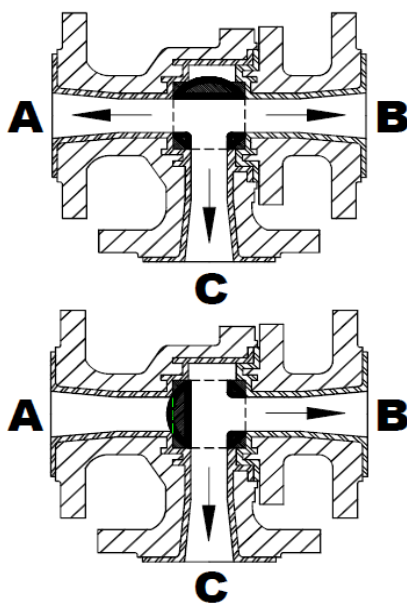

AMP3L and AMP3T 3 Way Lined Valve Configurations

the corrosion expert

AMP3L BALL VALVE

VERSION 1 90°

VERSION 1.1 180°

AMP3T BALL VALVE

VERSION 2
90° OPERATION

VERSION 3
90° OPERATION

VERSION 4
90° OPERATION

CRP Limited
Todmorden Road,
Littleborough
OL15 9EG
United Kingdom
tel: +44 (0)1706 756400
fax: +44 (0)1706 379567
e-mail: enquiry@crp.co.uk

www.crp.co.uk
www.ptfebellows.com

AMP3L and AMP3T 3 Way Lined Valve Configurations

the corrosion expert

AMP3T BALL VALVE CONTINUED

VERSION 5 90° OPERATION

VERSION 6 180° OPERATION

VERSION 7 180° OPERATION

VERSION 8 180° OPERATION

CRP Limited
Todmorden Road,
Littleborough
OL15 9EG
United Kingdom
tel: +44 (0)1706 756400
fax: +44 (0)1706 379567
e-mail: enquiry@crp.co.uk